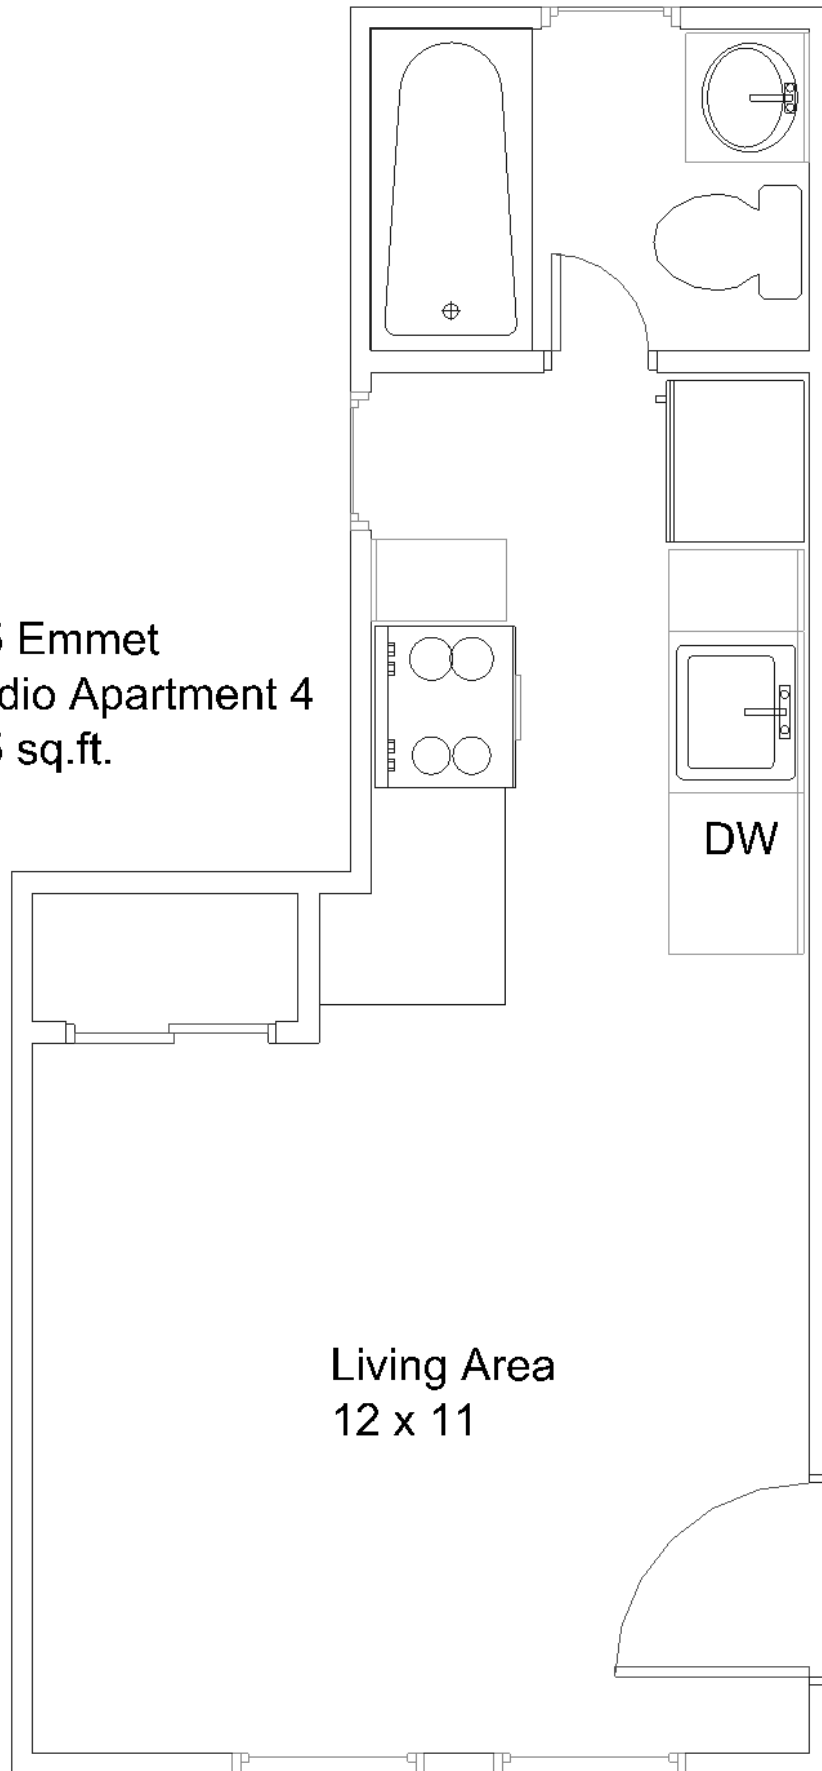

705 Emmet
Studio Apartment 4
315 sq.ft.

Living Area
12 x 11